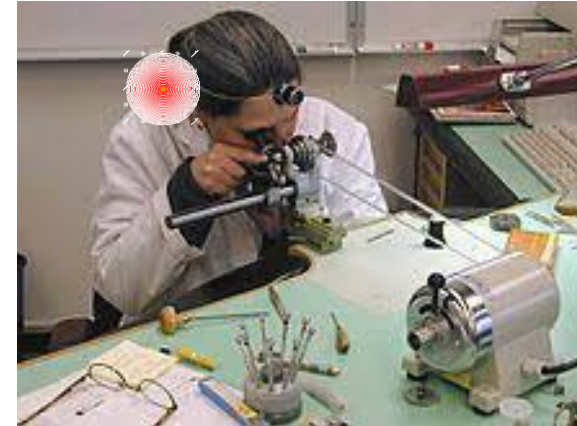

The world of manufacturing, control and inspection of microparts is vast but the working positions and environments are similar worldwide.